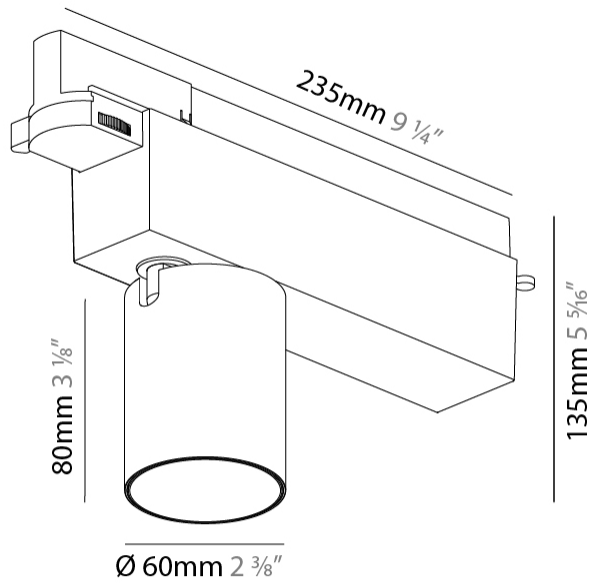

Series: Centriq
Subseries: Centriq 60
Brand: Prolicht
Division: Architectural
Mounting Type: Track
Mounting Location: Ceiling
Subcategory: Spots

PHYSICAL

Shape: Cylinder
Diameter (mm): 60
Diameter (in): 2 3/8
Length (mm): 235
Length (in): 9 1/4
Height (mm): 135
Height (in): 5 5/16
Light Distribution: Adjustable / Direct
Weight (kg): 0.7
Weight (lbs): 1.54
Installation Requirement: Track or profile system
Fixture Finish: SSR / BKV / CWI / CRY / HAB / LAG / UFT / ITA / RUA / RUR / MIC / FTG / MYG / TWT / LOD / PUS / FRO / FUP / KIA / POP / BLS / SPG / MEY / GOH / GUM / CHC / COM / ABZ / JAG / OBR / MOS / ROR
Fixture Material: Aluminum Die Cast

ELECTRICAL

Lamp Type: LED (Zhaga Standard)
Input Wattage (W): 12 / 15
Total Output Wattage (W): 10.8 / 13.5
Dimming: Tri-Mode (Non-Dimming and Phase Dimming (120Vac only) and 0-10V Dimming)
Driver Included: Yes
Driver Location: Integrated
Driver Type: Constant Current - Universal
Driver Class: Class 2
Input Voltage (V): 120 - 277
Constant Current (MA): 350

LED

Number of LEDs: 1
Color Temperature (°K): 2700 / 3000 / 3500 / 4000
Max. Delivered Lumen (lm): 520 / 580 / 627 / 640
Nominal Lumen (lm): 960 / 1070 / 1156 / 1180
CRI: >90 CRI
Lamp Life (hrs): 50000
Upon Request: Special Color Temperature Special Led

OPTICAL

Beam Angle: 8
Adjustability: Rotational 340°; Tilt 90°
Upon Request: Special Beam Angles

RATINGS AND CERTIFICATIONS

Certified By: Certified for North American Standards
IP rating: IP20